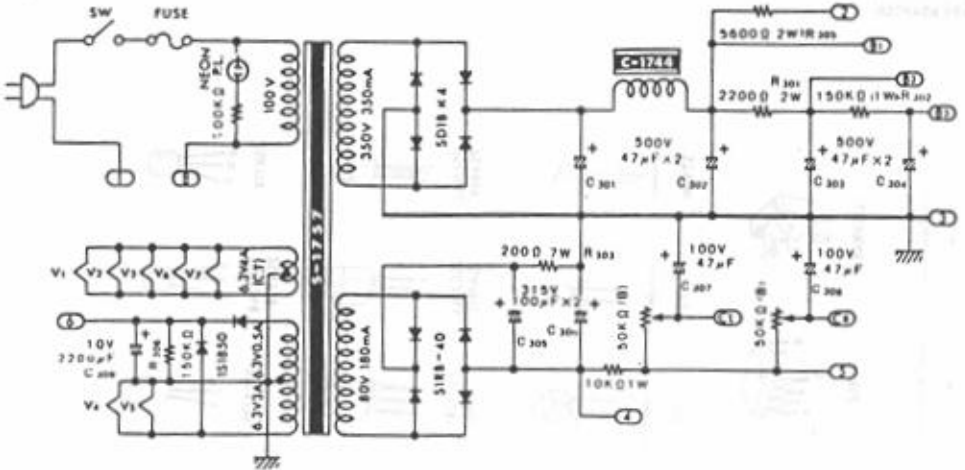

LUX A3500

LEFT CHANNEL INPUT

RIGHT CHANNEL INPUT

LEFT CHANNEL OUTPUT

RIGHT CHANNEL OUTPUT

POWER CONNECTOR

PLUG