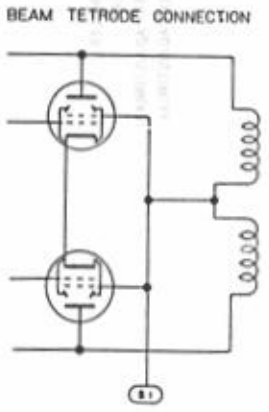

LUX A3500

LEFT CHANNEL INPUT

RIGHT CHANNEL INPUT

LEFT CHANNEL OUTPUT

RIGHT CHANNEL OUTPUT

POWER CONNECTOR

PLUG