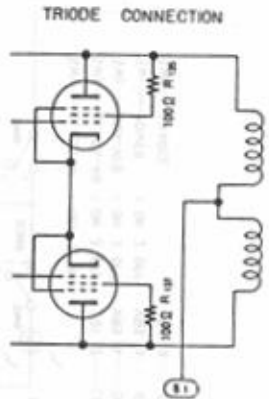

LUX A3500

LEFT CHANNEL INPUT

RIGHT CHANNEL INPUT

LEFT CHANNEL OUTPUT

RIGHT CHANNEL OUTPUT

POWER CONNECTOR

PLUG