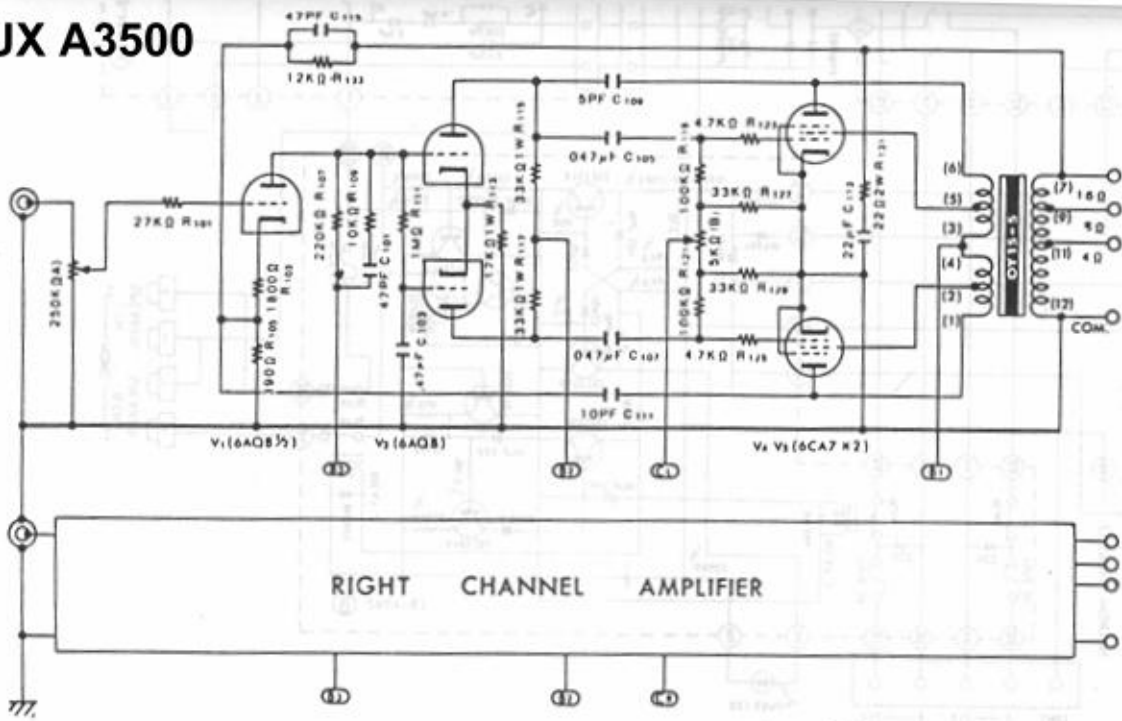

LUX A3500

LEFT CHANNEL INPUT

RIGHT CHANNEL INPUT

LEFT CHANNEL OUTPUT

RIGHT CHANNEL OUTPUT

POWER CONNECTOR

PLUG